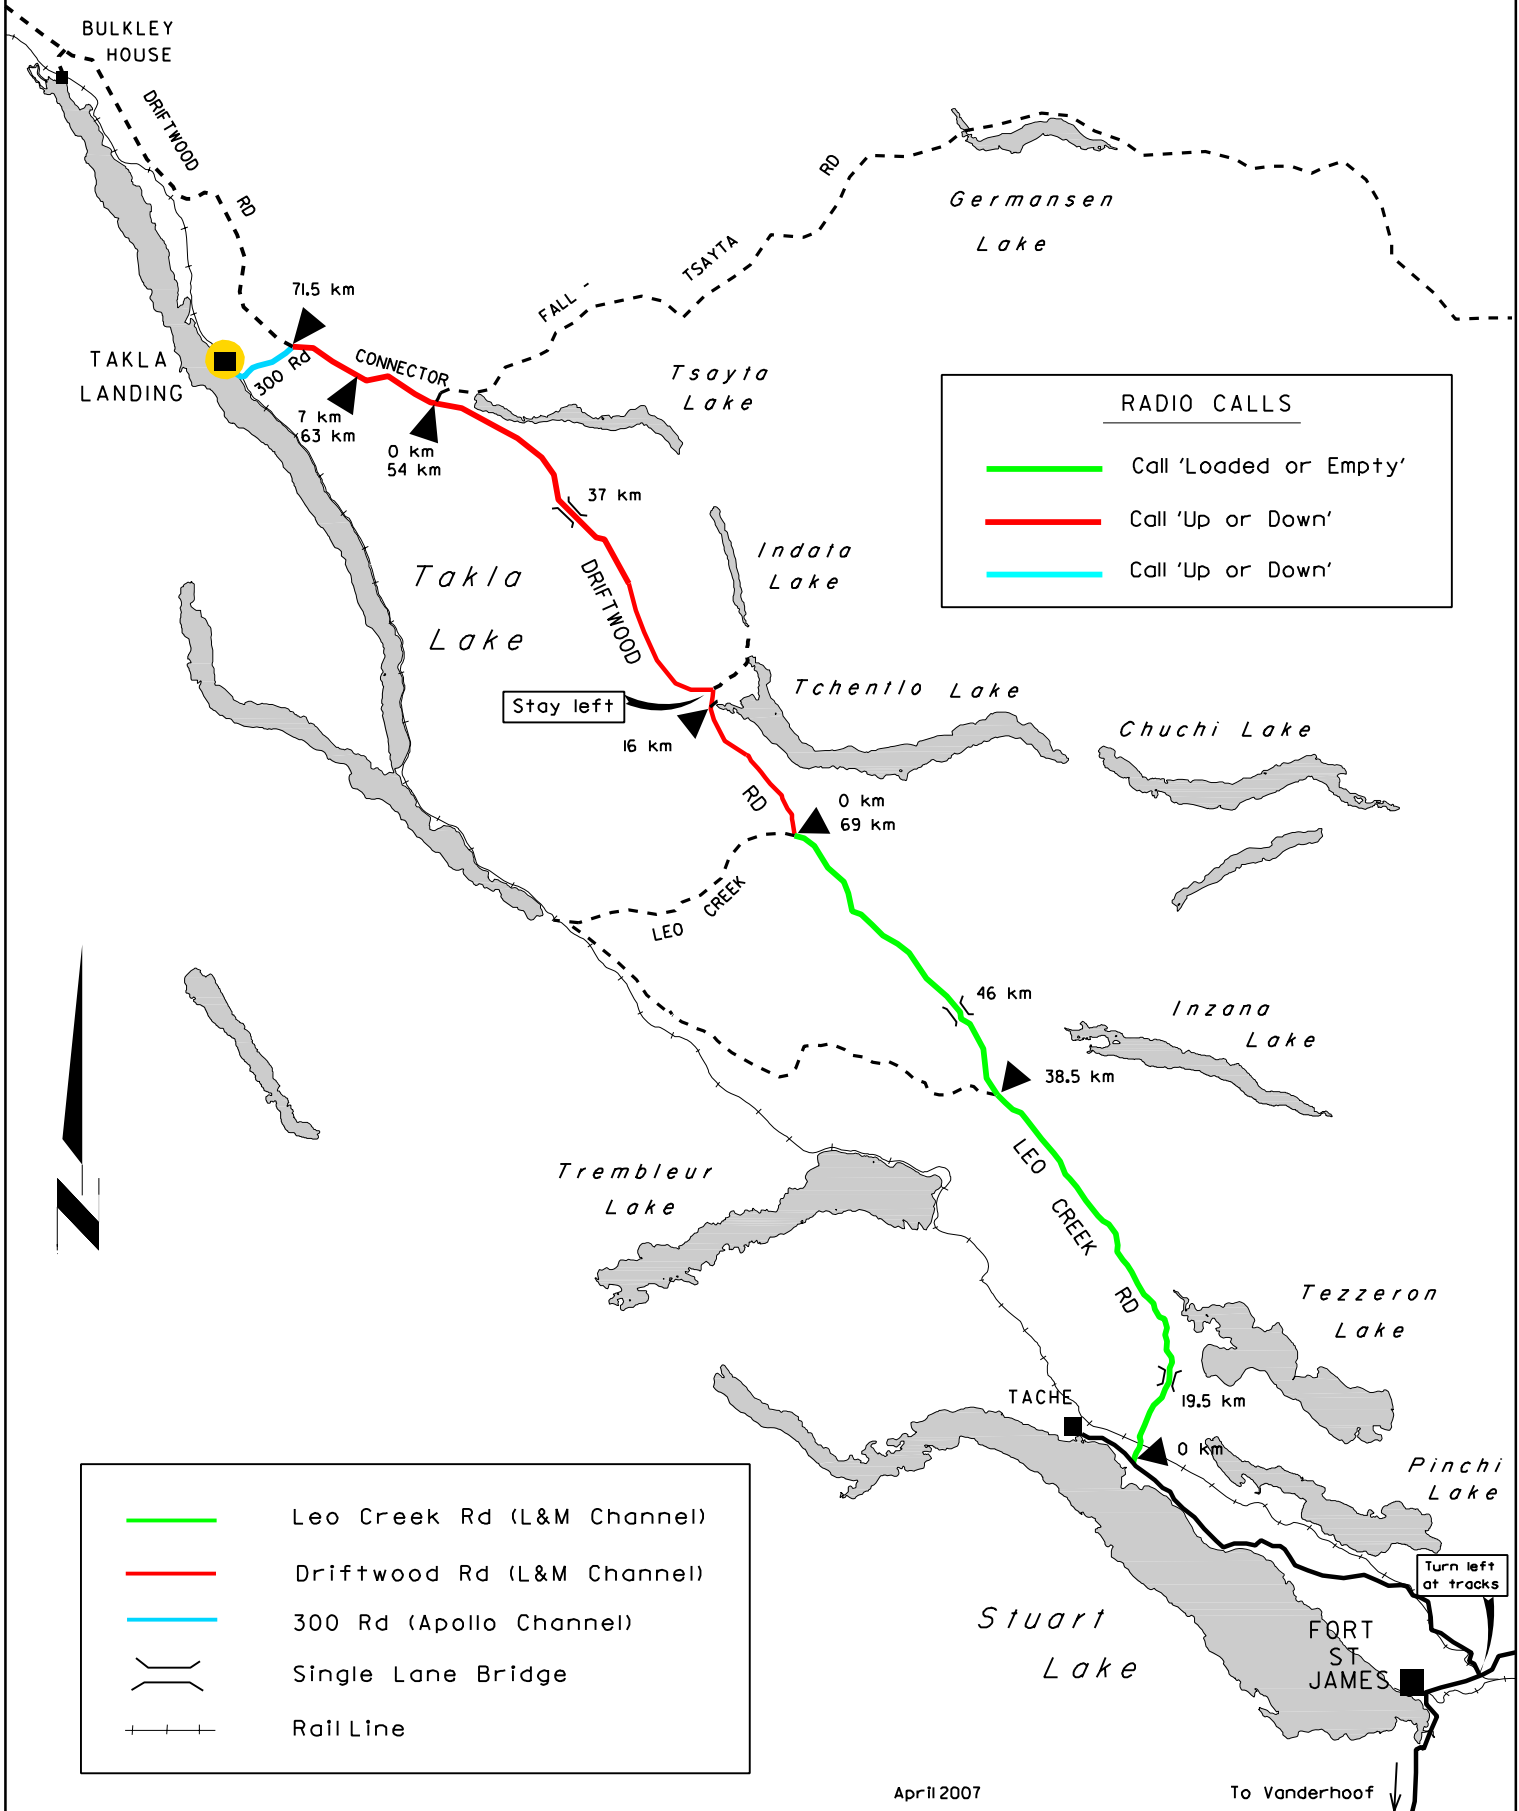

Driving Directions to Takla Landing

RADIO CALLS	
—	Call 'Loaded or Empty'
—	Call 'Up or Down'
—	Call 'Up or Down'

—	Leo Creek Rd (L&M Channel)
—	Driftwood Rd (L&M Channel)
—	300 Rd (Apollo Channel)
	Single Lane Bridge
	Rail Line